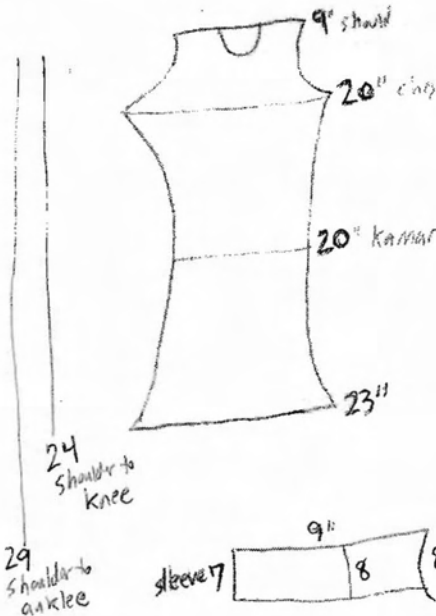

Minha's measurements

Belly to feet - 30 inches

Shoulders - 13 inches

Chest - 32 inches

Stomach(kamar) - 32 inches

shoulder to knee - 31 inches

Shoulder to wrist - 13 inches

wrist - 9 inches

elbow - 11 inches

hip - 34 inches

MINHA

Inaaya's measurements

Belly to feet - 21 inches

shoulder - 9 inches

chest - 20 inches

stomach (kamar) - 20 inches

shoulder to knee - 24 inches

shoulder to wrist - inches

wrist - 9 inches

elbow - 8 inches

hip - 23 inches

INAAYA