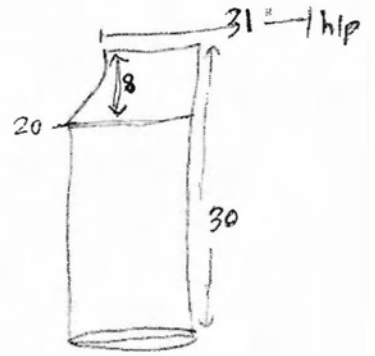

Minha's measurements

Belly to feet - 30 inches

Shoulders - 13 inches

Chest - 32 inches

Stomach(kamar) - 32 inches

shoulder to knee - 31 inches

Shoulder to wrist - 13 inches

wrist - 9 inches

elbow - 11 inches

hip - 34 inches

MINHA

Inaaya's measurements

Belly to feet - 21 inches

shoulder - 9 inches

chest - 20 inches

stomach (kamar) - 20 inches

shoulder to knee - 24 inches

shoulder to wrist - inches

wrist - 9 inches

elbow - 8 inches

hip - 23 inches

INAAYA