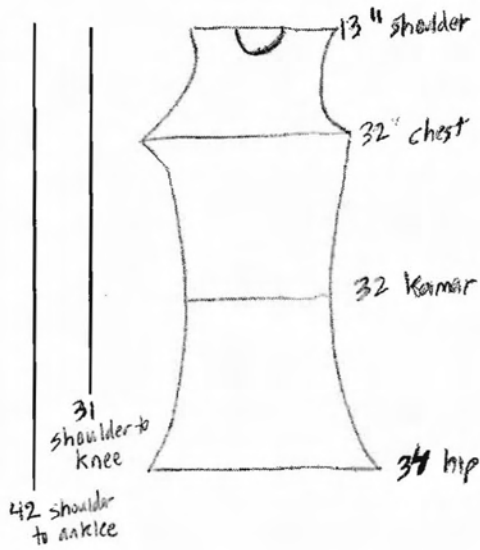

Minha's measurements

Belly to feet - 30 inches

Shoulders - 13 inches

Chest - 32 inches

Stomach(kamar) - 32 inches

shoulder to knee - 31 inches

Shoulder to wrist - 13 inches

wrist - 9 inches

elbow - 11 inches

hip - 34 inches

MINHA

Inaaya's measurements

Belly to feet - 21 inches

shoulder - 9 inches

chest - 20 inches

stomach (kamar) - 20 inches

shoulder to knee - 24 inches

shoulder to wrist - inches

wrist - 9 inches

elbow - 8 inches

hip - 23 inches

INAAYA